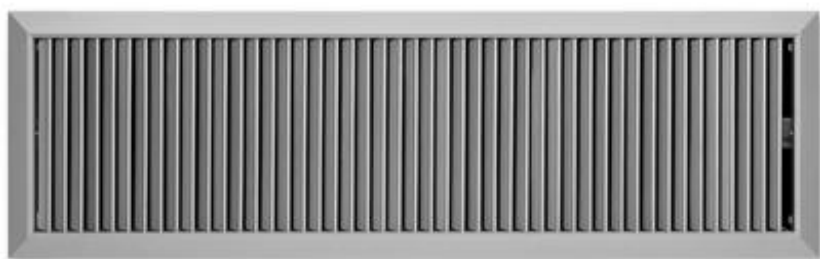

Type VAT

The grilles type VAT has vertical aerofoil blades with a border that is either 23 or 27 mm wide.

The front blades can be individually adjusted. In addition to the concealed fix the grilles can also be supplied with spring clip fixing on request.

In the 27 mm wide frame version, the grilles are also available with visible screw fixing (border counter punched).

TECHNOLOGY

rectangular

15 – 2,500 l/s

55 – 9,000 m³/h

30 – 5,295 cfm

L: 225 – 1,225 mm

H: 75 – 525 mm