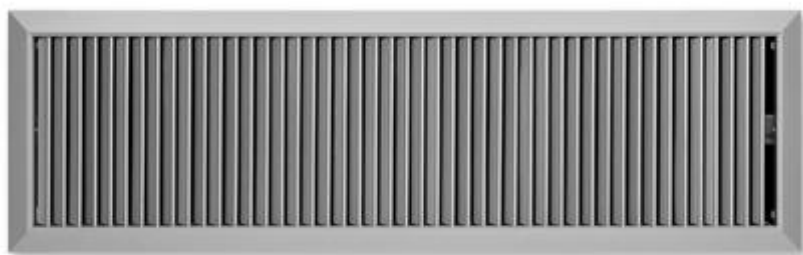

Type VAT

The grilles type VAT has vertical aerofoil blades with a border that is either 23 or 27 mm wide. The front blades can be individually adjusted. In addition to the concealed fix the grilles can also be supplied with spring clip fixing or request.

In the 27 mm wide frame version, the grilles are also available with visible screw fixing (border counter punched).

rectangular

15 – 2,500 l/s
55 – 9,000 m³/h
30 – 5,295 cfm

L: 225 – 1,225 mm
H: 75 – 525 mm