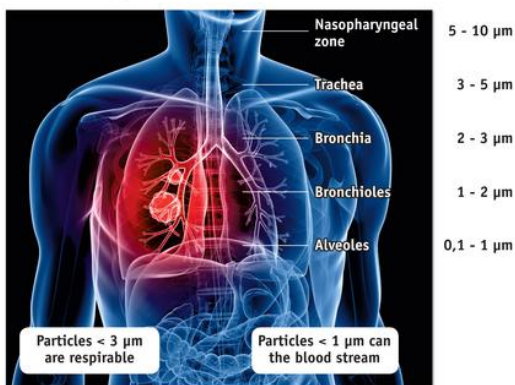

Fans in room air conditioning systems (AHU systems) require electrical energy, not least to overcome the flow resistance of integrated particulate air filters.

It should be possible to save energy by using energy-efficient filters which offer less resistance than standard filters. Or that's the theory.

To verify this in practice, TROX carried out a yearlong test to measure and compare.

COMPACT, INTELLIGENT, RELIABLE

DIGITAL PRESSURE MONITOR MD-DPC WITH SIGNAL OUTPUT

This completely redesigned digital pressure monitor for the display and monitoring of differential pressures in non-aggressive gases is the latest addition to our filter product portfolio.

WHAT IS NEW ABOUT THE NEW ISO 16890?

Health aspects

ADVERSE HEALTH EFFECTS OF FINE DUST IN THE OUTDOOR AIR.

Adverse health effects of fine dust in the outdoor air. A report by the German Environment Agency of 4 November 2016 states that particulate matter pollution does indeed impair people's health. In the years from 2007 to 2014, an average of

The art of handling air

45,300 premature deaths are attributed to the fine dust concentration in the outdoor air in Germany each year. Therefore, effective filter systems in room air conditioning systems that separate the fine dust from the outdoor air are an important contribution for maintaining good health.