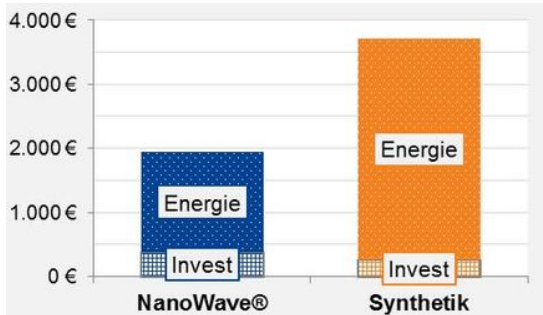

S

SCF

SIF

T

TFC

TFM

TFP

TFW

U

UCA

Z

ZL

SAVE 50 % ENERGY COSTS BY USING THE CORRECT FILTERS

*Gegenüberstellung der Invest- und Energiekosten
Comparison investment and energy costs*

Fans in room air conditioning systems (AHU systems) require electrical energy, not least to overcome the flow resistance of integrated particulate air filters.

It should be possible to save energy by using energy-efficient filters which offer less resistance than standard filters. Or that's the theory.

To verify this in practice, TROX carried out a yearlong test to measure and compare.