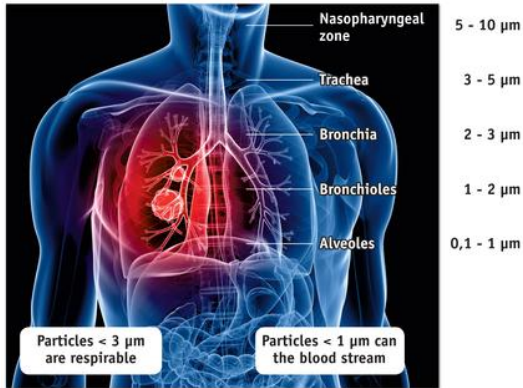

It should be possible to save energy by using energy-efficient filters which offer less resistance than standard filters. Or that's the theory.

To verify this in practice, TROX carried out a yearlong test to measure and compare.

COMPACT, INTELLIGENT, RELIABLE

DIGITAL PRESSURE MONITOR MD-DPC WITH SIGNAL OUTPUT

This completely redesigned digital pressure monitor for the display and monitoring of differential pressures in non-aggressive gases is the latest addition to our filter product portfolio.

WHAT IS NEW ABOUT THE NEW ISO 16890?

Health aspects

ADVERSE HEALTH EFFECTS OF FINE DUST IN THE OUTDOOR AIR.

Adverse health effects of fine dust in the outdoor air. A report by the German Environment Agency of 4 November 2016 states that particulate matter pollution does indeed impair people's health. In the years from 2007 to 2014, an average of 45,300 premature deaths are attributed to the fine dust concentration in the outdoor air in Germany each year. Therefore, effective filter systems in room air conditioning systems that separate the fine dust from the outdoor air are an important contribution for maintaining good health.